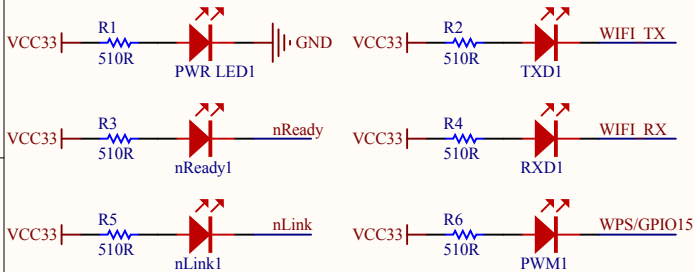

POWER

WIFI

KEY

LED

PORT

UART