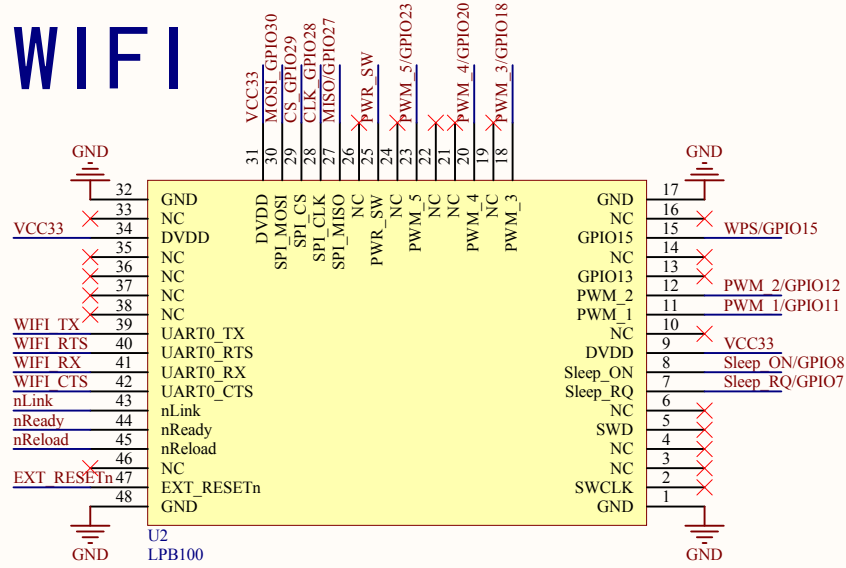

POWER

WIFI

KEY

LED

PORT

UART