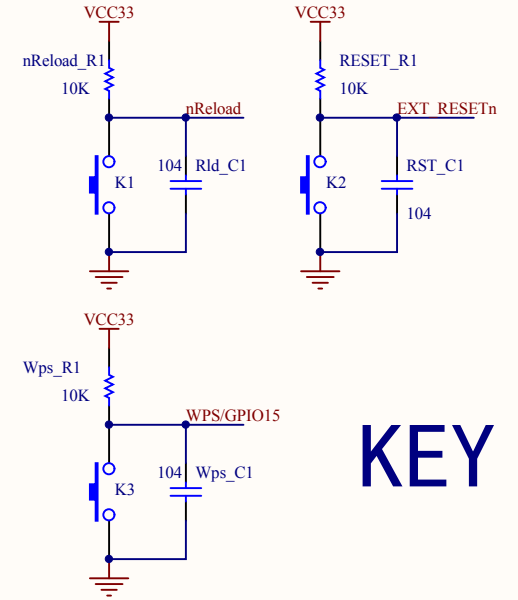

POWER

WIFI

KEY

LED

PORT

UART