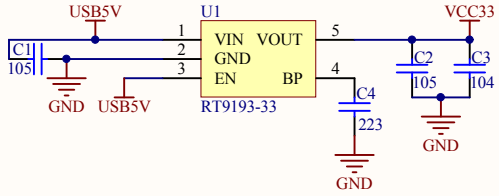

POWER

WIFI

KEY

LED

PORT

UART