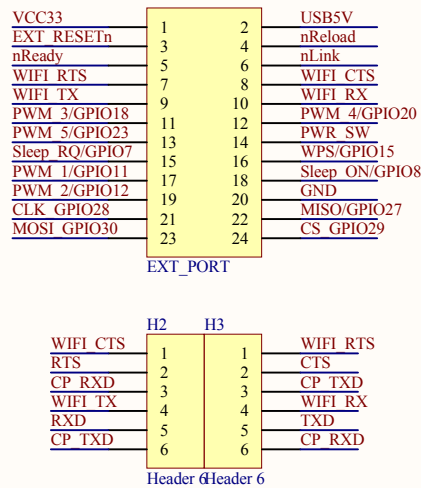

POWER

WIFI

KEY

LED

PORT

UART