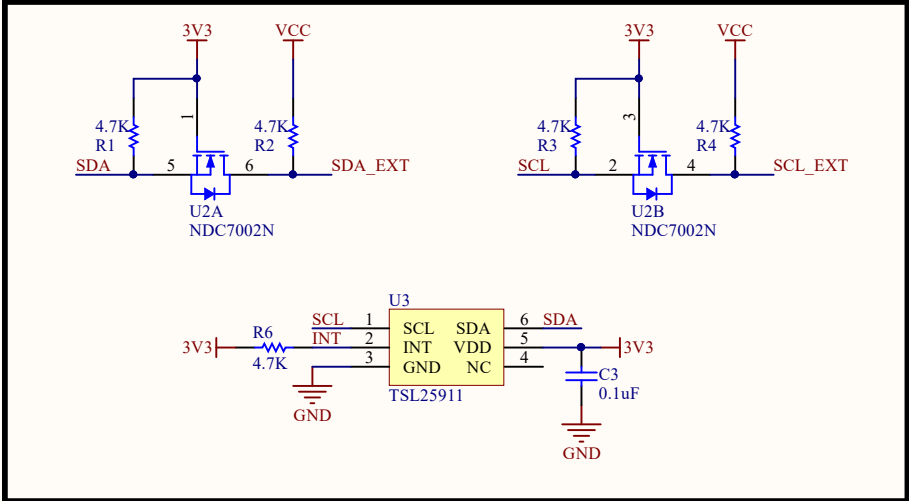

POWER

TSL2591x Light Sensor